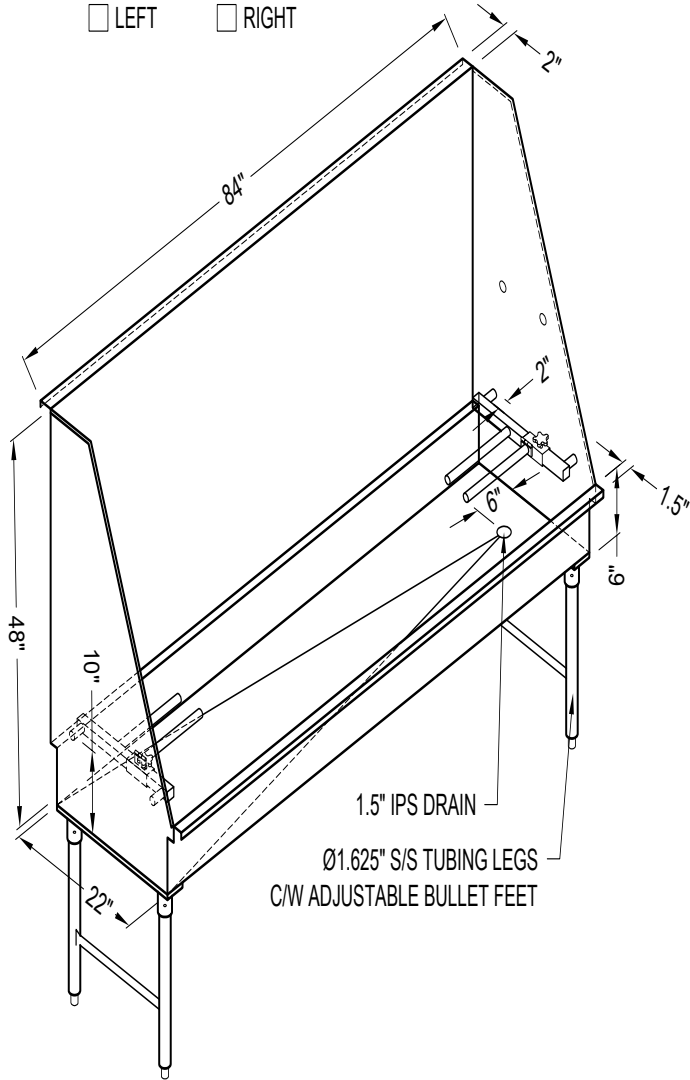

# STAINLESS STEEL BIKE WASH

SELECT DESIRED FAUCET:

LEFT     RIGHT

SELECT DESIRED DRAIN:

LEFT     RIGHT

**FUREVER CLEAN**  
DOG WASH self-serve