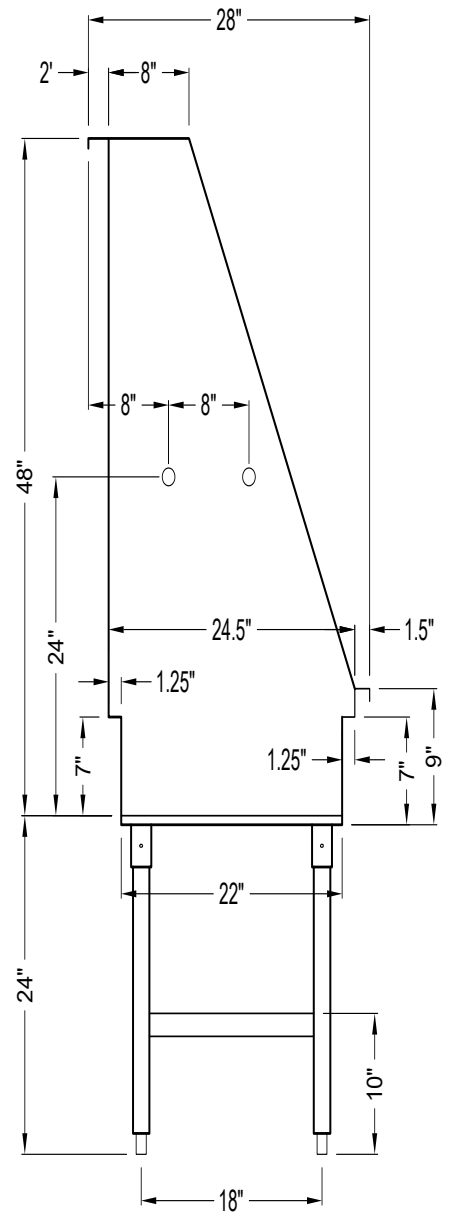

# STAINLESS STEEL BIKE WASH

SELECT DESIRED FAUCET:

LEFT     RIGHT

SELECT DESIRED DRAIN:

LEFT     RIGHT

**FUREVER CLEAN**  
DOG WASH self-serve