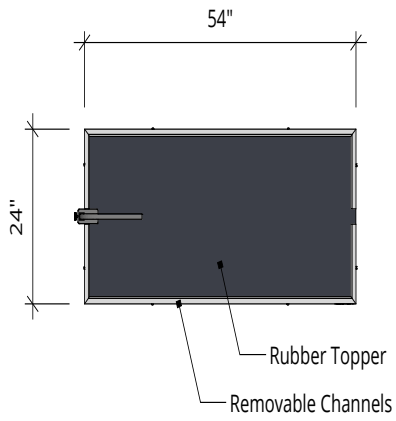

STURDY PET GROOMING TABLE – 54" X 24" X 34"

Model No.:
RDT-05424

Material:
Top - 16ga type 304 #4 stainless steel
Legs - 1/16" wall x 1-5/8" dia stainless steel

**Adjustable grooming arm and rubber table
topper with removable channels included**