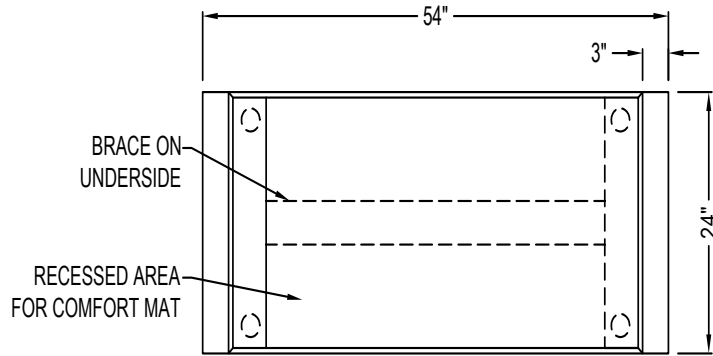

# 54" x 24" STAINLESS STEEL DRYING AND BRUSHING TABLE (D54)

DETAIL A

TOP VIEW

SIDE VIEW

FRONT VIEW