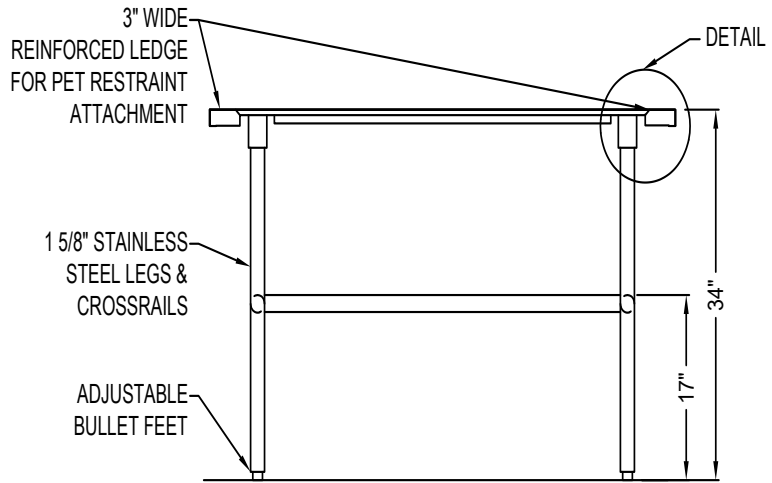

# 54" x 24" STAINLESS STEEL DRYING AND BRUSHING TABLE (D54)

DETAIL A

TOP VIEW

SIDE VIEW

FRONT VIEW