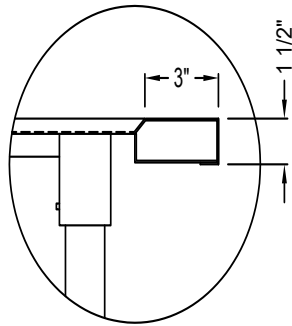

# 54" x 24" STAINLESS STEEL DRYING AND BRUSHING TABLE (D54)

DETAIL A

TOP VIEW

SIDE VIEW

FRONT VIEW