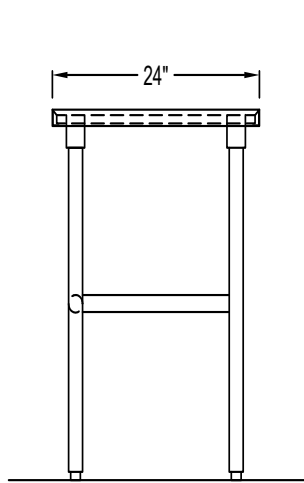

# 54" x 24" STAINLESS STEEL DRYING AND BRUSHING TABLE (D54)

DETAIL A

TOP VIEW

SIDE VIEW

FRONT VIEW