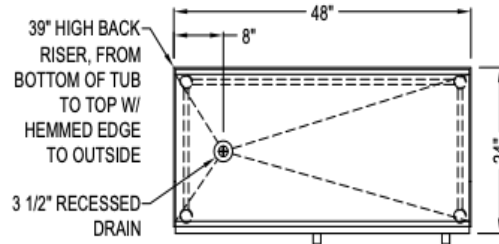

48" X 24" STAINLESS STEEL STEP-IN ANIMAL BATHTUB – LEFT DRAIN (W48HTLH)

☒ SELECT DESIRED FAUCET FIXTURE:

- ☐ QUALITY FIXTURE
- ☐ DELUXE FIXTURE
- ☐ LIGHTWEIGHT QUALITY FIXTURE
- ☐ LIGHTWEIGHT DELUXE FIXTURE

☒ SELECT DESIRED ADDITIONAL PRODUCTS:

- ☐ DRYING AND BRUSHING TABLE
- ☐ PROFESSIONAL QUALITY PET DRYER

TOP VIEW