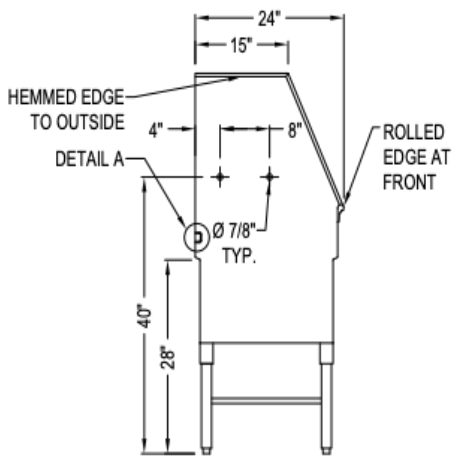

48" X 24" STAINLESS STEEL STEP-IN ANIMAL BATHTUB – LEFT DRAIN (W48HTLH)

SELECT DESIRED FAUCET FIXTURE:

- QUALITY FIXTURE
- DELUXE FIXTURE
- LIGHTWEIGHT QUALITY FIXTURE
- LIGHTWEIGHT DELUXE FIXTURE

SELECT DESIRED ADDITIONAL PRODUCTS:

- DRYING AND BRUSHING TABLE
- PROFESSIONAL QUALITY PET DRYER

DETAIL A

TOP VIEW

SIDE VIEW

FRONT VIEW