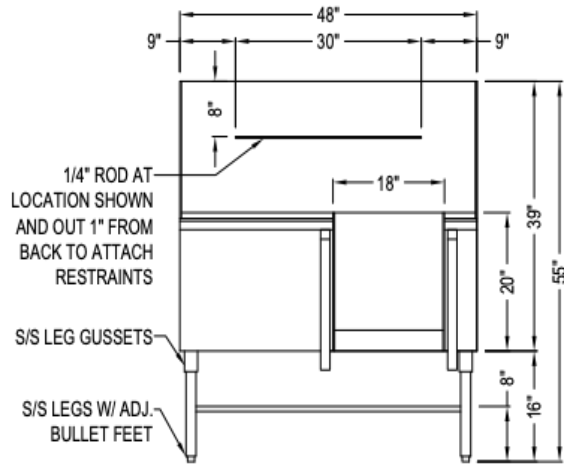

48" X 24" STAINLESS STEEL STEP-IN ANIMAL BATHTUB – LEFT DRAIN (W48HTLH)

SELECT DESIRED FAUCET FIXTURE:

- QUALITY FIXTURE
- DELUXE FIXTURE
- LIGHTWEIGHT QUALITY FIXTURE
- LIGHTWEIGHT DELUXE FIXTURE

SELECT DESIRED ADDITIONAL PRODUCTS:

- DRYING AND BRUSHING TABLE
- PROFESSIONAL QUALITY PET DRYER

DETAIL A

TOP VIEW

SIDE VIEW

FRONT VIEW